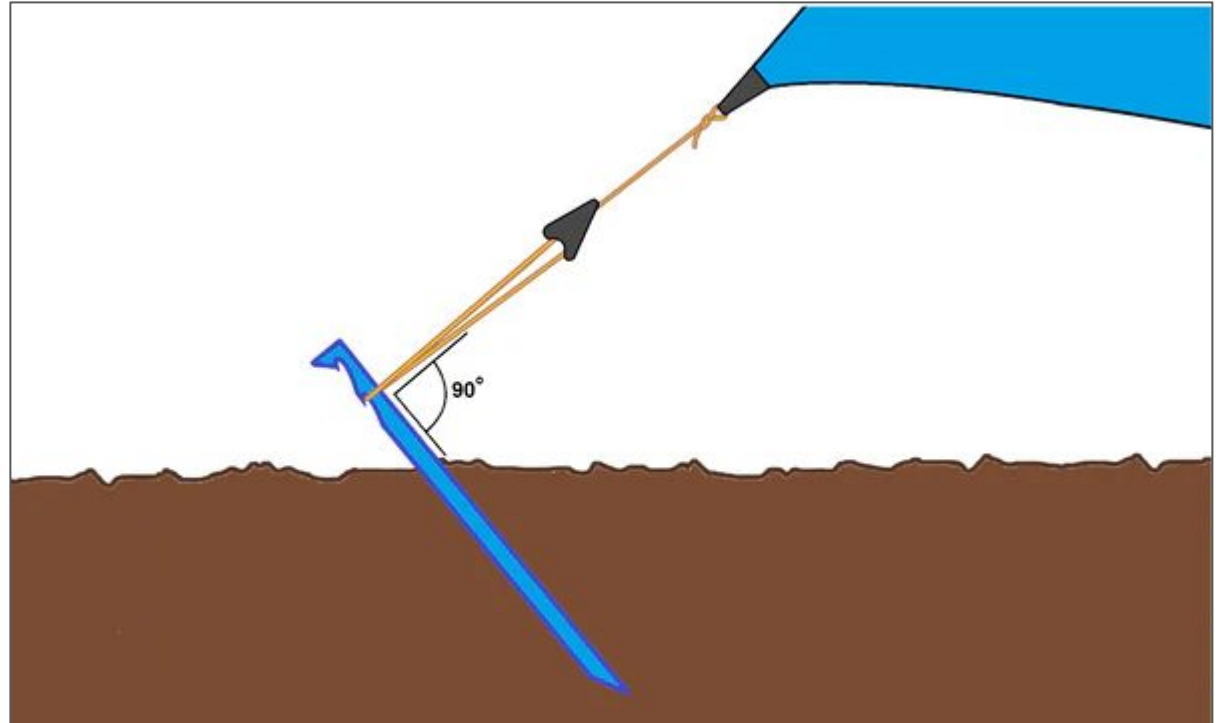

Step #1

Find a suitable place to tie your rope between 2 poles/trees. At a suitable height.

Step #2

Place the groundsheet on the floor with the **orange side up**.

Step #3

Put the golden flysheet over the rope.

Step #4

Pin down your flysheet. The Y-shaped peg for the tent is to be pinned **towards the tent** with **two fins facing towards the sky**.

Extra: The pole is to keep one side of the tent of the flysheet up, **in good weather**. (It is not a must to use it)