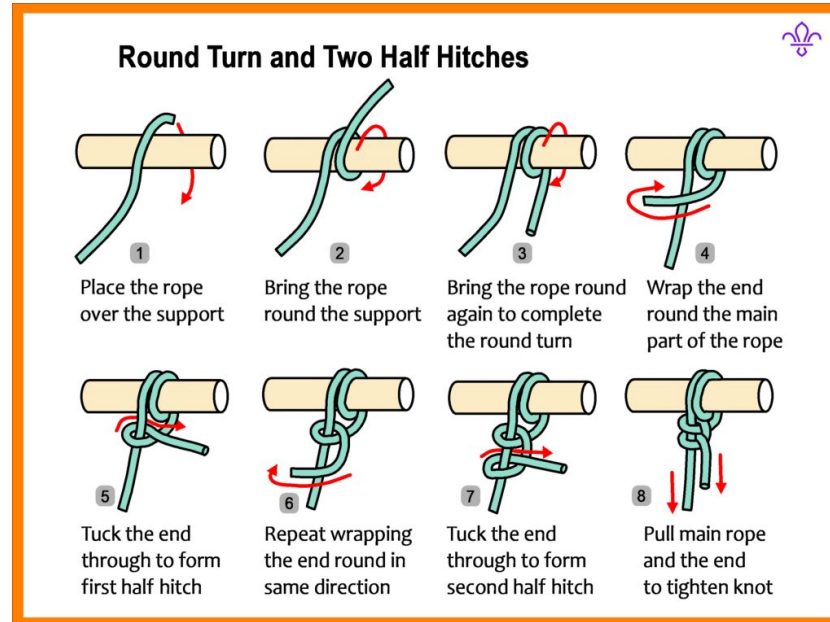

Camper's Advance

How to pitch an A-Tent

- ❖ You will be given one golden coloured flysheet, one groundsheet, rope and one set of poles & pins.
- ❖ You are expected to know how to tie knots properly, especially **ROUND TURN AND TWO HALF HITCHES**.
- ❖ There will be no instructions on how to pitch the tent given during camp.