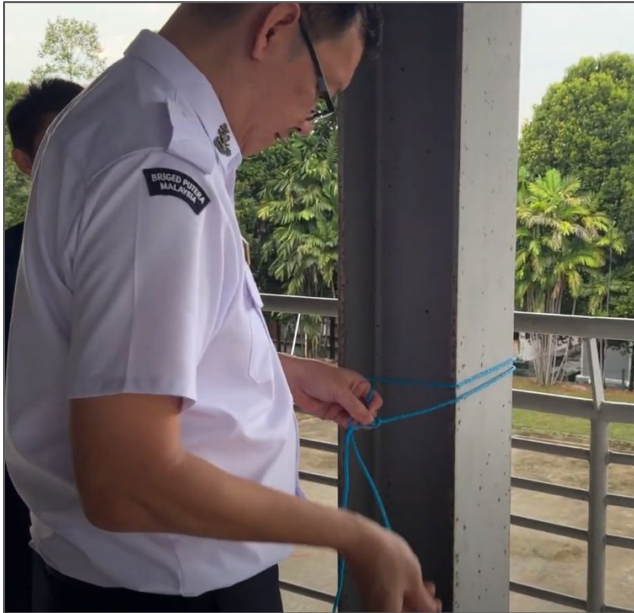

Step #1

Find a suitable place to tie your rope between 2 poles/trees. At a suitable height.